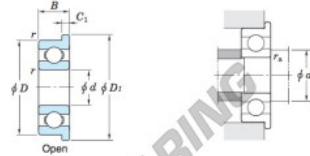

## Deep groove ball bearing single row F635-JTEKT - F635-JTEKT

<https://www.123bearing.ie/bearing-housing/deep-groove-bearing/single-row/f635-jtekt>

Extra-small ball bearings, miniature ball bearings — **Koyo**  
flanged type

Boundary dimensions (mm)				Basic load ratings (kN)		Factor	Limiting speeds (min <sup>-1</sup> )		Bearing No.		
d	D	B	B <sub>1</sub>	r <sup>(1)</sup> min.	r <sub>1</sub> <sup>(1)</sup> min.		C <sub>10r</sub>	C <sub>10e</sub>		f <sub>0</sub>	Grease lub. (Open 1/2 ZK)
5	19	6	6	0.3	0.3	2.35	0.89	12.3	40 000	47 000	<b>F635</b>

	Dimensions of flange (mm)				Mounting dimensions (mm)		Refer. 3 Mass (g)
	D <sub>1</sub>	D <sub>2</sub>	C <sub>1</sub>	C <sub>2</sub>	d <sub>s</sub> min.	r <sub>s</sub> max.	
Shielded	22	22	1.5	1.5	7	0.3	9.7

### PRODUCT FEATURES

Brand	JTEKT
N° Ean13	3663952476896
Inside diameter	5 mm
Inside diameter	0.197" inch
Outside diameter	19 mm
Outside diameter	0.748" inch
Thickness	6 mm
Thickness	0.236" inch
Weight	9.7 g
Packaging	1