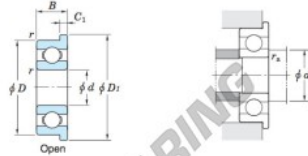

Deep groove ball bearing single row MLF5008-JTEKT - MLF5008-JTEKT

<https://www.123bearing.ie/bearing-housing/deep-groove-bearing/single-row/mlf5008-jtekt>

Extra-small ball bearings, miniature ball bearings — **Koyo**
flanged type

Boundary dimensions (mm)				Basic load ratings (kN)			Factor	Limiting speeds (min ⁻¹)		Bearing No.	
d	D	B	B ₁	r ⁽¹⁾ min.	r ₁ ⁽¹⁾ min.	C _{10r}		C _{10e}	f ₀		Grease lub. [Open 1/2, 2/3]
5	8	2	2.5	0.08	0.05	0.22	0.09	15.8	59 000	70 000	MLF5008

	Dimensions of flange (mm)				Mounting dimensions (mm)		Refer. 3 Mass (g)
	D ₁	D ₂	C ₁	C ₂	d _s min.	r _s max.	
Shielded	9.2	9.2	0.6	0.6	5.6	0.05	0.4

PRODUCT FEATURES

Brand	JTEKT
N° Ean13	3663952476759
Inside diameter	5 mm
Outside diameter	8 mm
Thickness	2 mm
Weight	0.4 g
Packaging	1