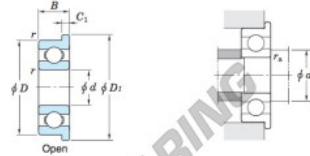

Deep groove ball bearing single row MLF3008-JTEKT - MLF3008-JTEKT

<https://www.123bearing.ie/bearing-housing/deep-groove-bearing/single-row/mlf3008-jtekt>

Extra-small ball bearings, miniature ball bearings — **Koyo**
flanged type

Boundary dimensions (mm)				Basic load ratings (kN)			Factor	Limiting speeds (min ⁻¹)		Bearing No.	
d	D	B	B ₁	r ⁽¹⁾ min.	r ₁ ⁽¹⁾ min.	C _{10r}		Grease lub.	Oil lub.		
3	8	2.5	—	0.1	—	0.40	0.14	13.4	61 000	72 000	MLF3008

	Dimensions of flange (mm)				Mounting dimensions (mm)		Refer. 3 Mass (g)
	D ₁	D ₂	C ₁	C ₂	d _s min.	r _s max.	
Shielded	9.2	—	0.6	—	4.0	0.1	0.6

PRODUCT FEATURES

Brand	JTEKT
N° Ean13	3663952476520
Inside diameter	3 mm
Outside diameter	8 mm
Thickness	2.5 mm
Weight	0.6 g
Packaging	1