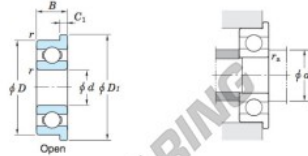

Deep groove ball bearing single row MLF2508-JTEKT - MLF2508-JTEKT

<https://www.123bearing.ie/bearing-housing/deep-groove-bearing/single-row/mlf2508-jtekt>

Extra-small ball bearings, miniature ball bearings — **Koyo**
flanged type

Boundary dimensions (mm)				Basic load ratings (kN)		Factor	Limiting speeds (min ⁻¹)		Bearing No.		
d	D	B	B ₁	r ⁽¹⁾ min.	r ₁ ⁽¹⁾ min.		C _{10r}	C _{10e}		f ₀	Grease lub. (Open 1/2 Dk)
2.5	8	2.8	4	0.15	0.1	0.56	0.18	11.5	63 000	75 000	MLF2508

	Dimensions of flange (mm)				Mounting dimensions (mm)		Refer. 3 Mass (g)
	D ₁	D ₂	C ₁	C ₂	d _s min.	r _s max.	
Shielded	9.5	9.5	0.7	0.9	3.7	0.1	0.7

PRODUCT FEATURES

Brand	JTEKT
N° Ean13	3663952476469
Inside diameter	2.5 mm
Outside diameter	8 mm
Thickness	2.8 mm
Weight	0.7 g
Packaging	1