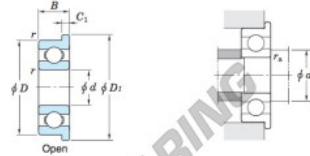

## Deep groove ball bearing single row F682-JTEKT - F682-JTEKT

<https://www.123bearing.ie/bearing-housing/deep-groove-bearing/single-row/f682-jtekt>

Extra-small ball bearings, miniature ball bearings — **Koyo**  
flanged type

Boundary dimensions (mm)				Basic load ratings (kN)		Factor	Limiting speeds (min <sup>-1</sup> )		Bearing No.		
d	D	B	B <sub>1</sub>	r <sup>(1)</sup> min.	r <sub>1</sub> <sup>(1)</sup> min.		C <sub>10r</sub>	C <sub>10e</sub>		f <sub>0</sub>	Grease lub.
2	5	1.5	2.3	0.1	0.1	0.17	0.05	13.3	99 000	120 000	<b>F682</b>

	Dimensions of flange (mm)				Mounting dimensions (mm)		(Refer.) Mass (g)
	D <sub>1</sub>	D <sub>2</sub>	C <sub>1</sub>	C <sub>2</sub>	d <sub>a</sub> min.	r <sub>a</sub> max.	
Shielded	6.1	6.1	0.5	0.6	2.8	0.1	0.1

### PRODUCT FEATURES

Brand	JTEKT
N° Ean13	3663952476261
Inside diameter	2 mm
Outside diameter	5 mm
Thickness	1.5 mm
Weight	0.1 g
Packaging	1

[contact@123bearing.ie](mailto:contact@123bearing.ie)

+33 359 36 04 90