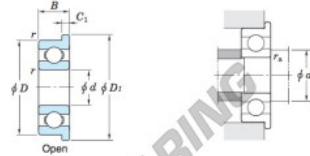

## Deep groove ball bearing single row F691-JTEKT - F691-JTEKT

<https://www.123bearing.ie/bearing-housing/deep-groove-bearing/single-row/f691-jtekt>

Extra-small ball bearings, miniature ball bearings — **Koyo**  
flanged type

Boundary dimensions (mm)				Basic load ratings (kN)			Factor	Limiting speeds (min <sup>-1</sup> )		Bearing No.	
d	D	B	B <sub>1</sub>	r <sup>(1)</sup> min.	r <sub>1</sub> <sup>(1)</sup> min.	C <sub>10r</sub>		Grease lub.	Oil lub.		
1	4	1.6	—	0.1	—	0.14	0.04	11.4	120 000	140 000	<b>F691</b>

Shielded	Dimensions of flange (mm)				Mounting dimensions (mm)		Refer. 3 Mass (g)
	D <sub>1</sub>	D <sub>2</sub>	C <sub>1</sub>	C <sub>2</sub>	d <sub>a</sub> min.	r <sub>a</sub> max.	
	5	—	0.5	—	1.8	0.1	0.1

### PRODUCT FEATURES

Brand	JTEKT
N° Ean13	3663952476223
Inside diameter	1 mm
Outside diameter	4 mm
Thickness	1.6 mm
Weight	0.1 g
Packaging	1

[contact@123bearing.ie](mailto:contact@123bearing.ie)

+33 359 36 04 90