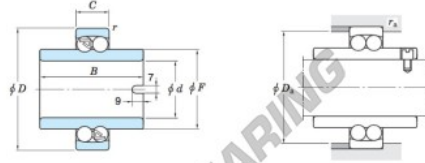

Deep groove ball bearing single row 11309-JTEKT - 11309-JTEKT

<https://www.123bearing.ie/bearing-housing/deep-groove-bearing/single-row/11309-jtekt>

Self-aligning ball bearings ————— Koyo
extended inner ring type

Boundary dimensions (mm)						Basic load ratings (kN)		Limiting speeds (min. ⁻¹)		Bearing No.
d	D	B	C	F	r max.	C _r	C _{10r}	Grease lub.	Oil lub.	
45	100	60	25	63.9	1.5	38.1	12.7	6 100	7 500	11309

Mounting dimensions (mm)		Con- stant	Axial load factors			(Refer.) Mass (kg)
D _s max.	r ₂ max.	e	Y ₁	Y ₂	Y ₃	
92	1.5	0.25	2.56	3.96	2.68	1.40

PRODUCT FEATURES

Brand	JTEKT
N° Ean13	3663952476162
Inside diameter	45 mm
Outside diameter	100 mm
Thickness	60 mm
Weight	1400 g
Packaging	1

contact@123bearing.ie

+33 359 36 04 90

CRT4 de Lesquin 60 Rue Du Haut De Sainghin 59273 Fretin FRANCE