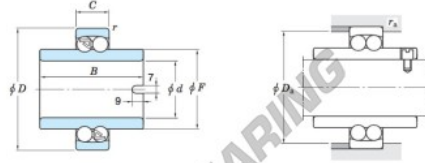

Self-aligning ball bearing 11207-JTEKT - 11207-JTEKT

<https://www.123bearing.ie/bearing-housing/deep-groove-bearing/sefl-aligning/11207-jtekt>

Self-aligning ball bearings ————— Koyo
extended inner ring type

Boundary dimensions (mm)					Basic load ratings (kN)		Limiting speeds (min. ⁻¹)		Bearing No.
d	D	B	C	F	C _r	C _{0r}	Grease lub.	Oil lub.	
35	72	52	17	47.7	15.8	5.10	8 500	10 000	11207

Mounting dimensions (mm)		Con-stant	Axial load factors			(Refer.) Mass (kg)
D _s max.	r ₂ max.	e	Y ₁	Y ₂	Y ₃	0.556
65.5	1	0.23	2.71	4.20	2.84	

PRODUCT FEATURES

Brand	JTEKT
N° Ean13	3663952476117
Inside diameter	35 mm
Outside diameter	72 mm
Thickness	52 mm
Weight	556 g
Packaging	1

contact@123bearing.ie

+33 359 36 04 90

CRT4 de Lesquin 60 Rue Du Haut De Sainghin 59273 Fretin FRANCE