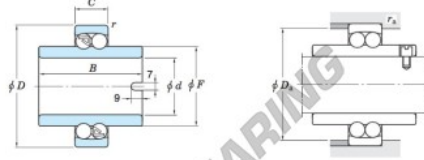

Self-aligning ball bearing 11206-JTEKT - 11206-JTEKT

<https://www.123bearing.ie/bearing-housing/deep-groove-bearing/sefl-aligning/11206-jtekt>

Self-aligning ball bearings ————— Koyo
extended inner ring type

Boundary dimensions (mm)					Basic load ratings (kN)		Limiting speeds (min. ⁻¹)		Bearing No.
d	D	B	C	F	C_r	C_{10}	Grease lub.	Oil lub.	
30	62	48	16	40.3	15.6	4.65	9 900	12 000	11206

Mounting dimensions (mm)		Con-stant	Axial load factors			(Refer.) Mass (kg)
D_e max.	r_a max.	e	Y_1	Y_2	Y_3	
57	1	0.25	2.55	3.94	2.67	0.360

PRODUCT FEATURES

Brand	JTEKT
N° Ean13	3663952476094
Inside diameter	30 mm
Outside diameter	62 mm
Thickness	48 mm
Weight	360 g
Packaging	1

contact@123bearing.ie

+33 359 36 04 90

CRT4 de Lesquin 60 Rue Du Haut De Sainghin 59273 Fretin FRANCE