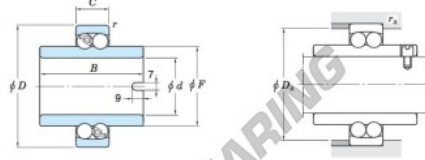

Self-aligning ball bearing 11304-JTEKT - 11304-JTEKT

<https://www.123bearing.ie/bearing-housing/deep-groove-bearing/sefl-aligning/11304-jtekt>

Self-aligning ball bearings ————— Koyo
extended inner ring type

Boundary dimensions (mm)						Basic load ratings (kN)		Limiting speeds (min. ⁻¹)		Bearing No.
d	D	B	C	F	r max.	C _r	C _{10r}	Grease lub.	Oil lub.	
20	52	44	15	31.5	1.1	12.4	3.35	13 000	15 000	11304

Mounting dimensions (mm)		Con-stant	Axial load factors			(Refer.) Mass (kg)
D _s max.	r ₂ max.	e	Y ₁	Y ₂	Y ₃	
45.5	1	0.30	2.12	3.28	2.22	0.266

PRODUCT FEATURES

Brand	JTEKT
N° Ean13	3663952476063
Inside diameter	20 mm
Outside diameter	52 mm
Thickness	44 mm
Weight	266 g
Packaging	1
Standard	No standard

contact@123bearing.ie

+33 359 36 04 90

CRT4 de Lesquin 60 Rue Du Haut De Sainghin 59273 Fretin FRANCE