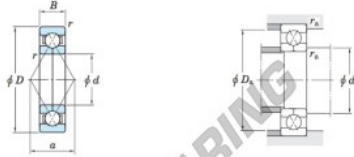

Deep groove ball bearing single row 6219BI-JTEKT - 6219BI-JTEKT

<https://www.123bearing.ie/bearing-housing/deep-groove-bearing/single-row/6219bi-jtekt>

Four-point contact ball bearings Koyo

Boundary dimensions (mm)				Basic load ratings (kN)		Limiting speeds (min ⁻¹)		Bearing No.	Load center spread (mm) a
d	D	B	r min.	C _r	C _{0r}	Gresse lub.	Oil lub.		
95	170	32	2.1	190	198	3 000	4 100	6219BI	92.8

Mounting dimensions (mm)			(Refer.)
d _a min.	D _a max.	r _a max.	Mass (kg)
107	158	2	3.37

PRODUCT FEATURES

Brand	JTEKT
N° Ean13	3663952474540
Inside diameter	95 mm
Outside diameter	170 mm
Thickness	32 mm
Weight	3370 g
Packaging	1