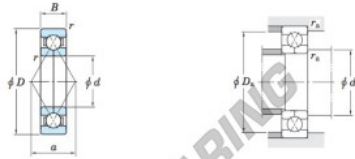

Deep groove ball bearing single row 6215BI-JTEKT - 6215BI-JTEKT

<https://www.123bearing.ie/bearing-housing/deep-groove-bearing/single-row/6215bi-jtekt>

Four-point contact ball bearings Koyo

Boundary dimensions (mm)				Basic load ratings (kN)		Limiting speeds (min ⁻¹)		Bearing No.	Load center spread (mm) a
d	D	B	r max.	C _r	C _{0r}	Grease lub.	Oil lub.		
75	130	25	1.5	108	108	3 900	5 300	6215BI	71.8

Mounting dimensions (mm)			(Refer.) Mass (kg)
d _s min.	D _s max.	r _s max.	
83.5	121.5	1.5	1.47

PRODUCT FEATURES

Brand	JTEKT
N° Ean13	3663952474465
Inside diameter	75 mm
Outside diameter	130 mm
Thickness	25 mm
Weight	1470 g
Packaging	1