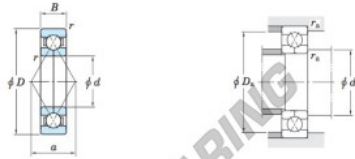

Deep groove ball bearing single row 6314BI-JTEKT - 6314BI-JTEKT

<https://www.123bearing.ie/bearing-housing/deep-groove-bearing/single-row/6314bi-jtekt>

Four-point contact ball bearings ————— Koyo

Boundary dimensions (mm)				Basic load ratings (kN)		Limiting speeds (min ⁻¹)		Bearing No.	Load center spread (mm) a
d	D	B	r min.	C _r	C _{0r}	Gresse lub.	Oil lub.		
70	150	35	2.1	184	165	3 600	4 900	6314BI	77.0

Mounting dimensions (mm)			(Refer.) Mass (kg)
d _a min.	D _a max.	r _{fa} max.	
82	138	2	3.25

PRODUCT FEATURES

Brand	JTEKT
N° Ean13	3663952474458
Inside diameter	70 mm
Outside diameter	150 mm
Thickness	35 mm
Weight	3250 g
Packaging	1