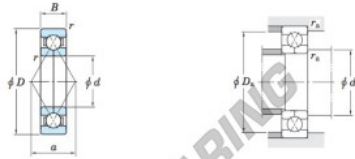

## Deep groove ball bearing single row 6209BI-JTEKT - 6209BI-JTEKT

<https://www.123bearing.ie/bearing-housing/deep-groove-bearing/single-row/6209bi-jtekt>

Four-point contact ball bearings ————— Koyo

Boundary dimensions (mm)				Basic load ratings (kN)		Limiting speeds (min <sup>-1</sup> )		Bearing No.	Load center spread (mm) a
d	D	B	r min.	C <sub>r</sub>	C <sub>0r</sub>	Grease lub.	Oil lub.		
45	85	19	1.1	58.7	51.3	6 100	8 400	6209BI	45.9

Mounting dimensions (mm)			(Refer.) Mass (kg)
d <sub>a</sub> min.	D <sub>s</sub> max.	r <sub>s</sub> max.	
52	78	1	0.512

### PRODUCT FEATURES

Brand	JTEKT
N° Ean13	3663952474335
Inside diameter	45 mm
Outside diameter	85 mm
Thickness	19 mm
Weight	512 g
Packaging	1

[contact@123bearing.ie](mailto:contact@123bearing.ie)

+33 359 36 04 90