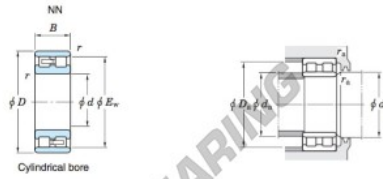

Roller bearing NN3034-JTEKT - NN3034-JTEKT

<https://www.123bearing.ie/bearing-housing/roller-bearing/roller/nn3034-jtekt>

Double-row cylindrical roller bearings Koyo

Boundary dimensions (mm)				Basic load ratings (kN)			Limiting speeds (min ⁻¹)		Bearing No.	
d	D	B	r	F _w	C	C ₁₀₇	Grease lub.	Oil lub.	Cylindrical bore	Tapered bore
170	260	67	2.1	—	238	471	824	2 200	2 600	NN3034

		Mounting dimensions (mm)						(Refer.) Mass (kg)	
Cylindrical bore	Tapered bore	d _a		D _s		r _s		Cylindrical bore	Tapered bore
		min.	max.	min.	max.	min.	max.		
		181	—	—	249	238	2	12.8	12.4

PRODUCT FEATURES

Brand	JTEKT
N° Ean13	4549250033520
Inside diameter	170 mm
Outside diameter	260 mm
Thickness	67 mm
Weight	12800 g
Packaging	1

contact@123bearing.ie

+33 359 36 04 90

CRT4 de Lesquin 60 Rue Du Haut De Sainghin 59273 Fretin FRANCE