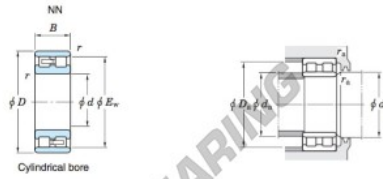

## Roller bearing NN3030-JTEKT - NN3030-JTEKT

<https://www.123bearing.ie/bearing-housing/roller-bearing/roller/nn3030-jtekt>

Double-row cylindrical roller bearings Koyo

Boundary dimensions (mm)				Basic load ratings (kN)			Limiting speeds (min <sup>-1</sup> )		Bearing No.	
d	D	B	r	F <sub>w</sub>	C	C <sub>107</sub>	Grease lub.	Oil lub.	Cylindrical bore	Tapered bore
150	225	56	2.1	—	208	334	587	2 500	3 000	NN3030

		Mounting dimensions (mm)						(Refer.) Mass (kg)	
Cylindrical bore	Tapered bore	d <sub>a</sub>		D <sub>a</sub>		r <sub>a</sub>		Cylindrical bore	Tapered bore
		min.	max.	min.	max.	min.	max.		
		161	—	—	214	208	2	7.74	7.50

## PRODUCT FEATURES

Brand	JTEKT
N° Ean13	4549250033377
Inside diameter	150 mm
Outside diameter	225 mm
Thickness	56 mm
Weight	7740 g
Packaging	1

[contact@123bearing.ie](mailto:contact@123bearing.ie)

+33 359 36 04 90