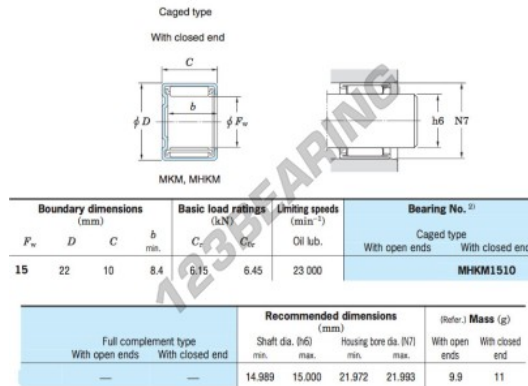

Needle roller bearing MHKM1510-JTEKT - MHKM1510-JTEKT

<https://www.123bearing.ie/bearing-housing/needle-roller-bearing/needle/mhkm1510-jtekt>

Drawn cup needle roller bearings Koyo

PRODUCT FEATURES

Brand	JTEKT
N° Ean13	3663952470191
Inside diameter	15 mm
Outside diameter	22 mm
Thickness	10 mm
Weight	11 g
Packaging	1