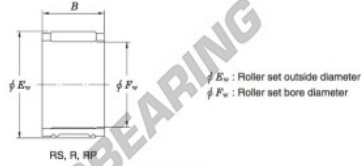

Needle roller bearing RS586537A-2-JTEKT - RS586537A-2-JTEKT

<https://www.123bearing.ie/bearing-housing/needle-roller-bearing/needle/rs586537a-2-jtekt>

Needle roller and cage assemblies Koyo

| Boundary dimensions (mm) | | | Basic load ratings (kN) | | Limiting speeds (min ⁻¹) | | Bearing No. | Special series (Cage) | [Outer] Mass (g) |
|--------------------------|-------|------|-------------------------|-------|--------------------------------------|-------|-------------|-----------------------|------------------|
| F_w | E_w | B | C_r | C_0 | Oil lub. | | | | |
| 58 | 65 | 36.6 | 56.4 | 127 | | 8 100 | RS586537A-2 | — | 145 |

PRODUCT FEATURES

| | |
|------------------|---------------|
| Brand | JTEKT |
| N° Ean13 | 3663952469058 |
| Inside diameter | 58 mm |
| Outside diameter | 65 mm |
| Thickness | 36.6 mm |
| Weight | 145 g |
| Packaging | 1 |