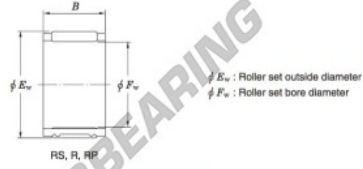

Needle roller bearing RF566020-JTEKT - RF566020-JTEKT

<https://www.123bearing.ie/bearing-housing/needle-roller-bearing/needle/566020-jtekt>

Needle roller and cage assemblies Koyo

Boundary dimensions (mm)			Basic load ratings (kN)		Limiting speeds (min ⁻¹)		Bearing No.	Special series (Cage)	[Outer] Mass (g)
F_w	E_w	B	C_r	C_0	Oil lub.	8 600			
56	60	20	24.0	62.4			RF566020	Polyamide	23

PRODUCT FEATURES

Brand	JTEKT
N° Ean13	3663952468990
Inside diameter	56 mm
Outside diameter	60 mm
Thickness	20 mm
Weight	23 g
Packaging	1

contact@123bearing.ie

+33 359 36 04 90

CRT4 de Lesquin 60 Rue Du Haut De Sainghin 59273 Fretin FRANCE