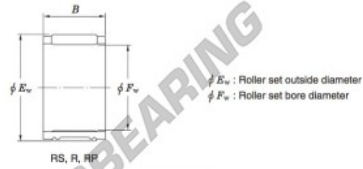

Needle roller bearing RS40-20-JTEKT - RS40-20-JTEKT

<https://www.123bearing.ie/bearing-housing/needle-roller-bearing/needle/rs40-20-jtekt>

Needle roller and cage assemblies Koyo

Boundary dimensions (mm.)			Basic load ratings (kN)		Limiting speeds (min ⁻¹)	Bearing No.	Special series (Cage)	[Outer] Mass (g)
F_w	E_w	B	C_r	C_0	Oil lub.			
40	47	20	27.6	44.8	11 000	RS40/20	—	54

PRODUCT FEATURES

Brand	JTEKT
N° Ean13	3663952468204
Inside diameter	40 mm
Outside diameter	47 mm
Thickness	20 mm
Weight	54 g
Packaging	1

contact@123bearing.ie

+33 359 36 04 90

CRT4 de Lesquin 60 Rue Du Haut De Sainghin 59273 Fretin FRANCE