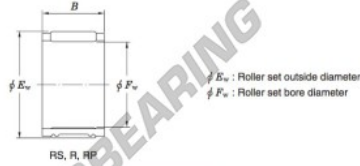

Needle roller cage RP404615A-JTEKT - RP404615A-JTEKT

<https://www.123bearing.ie/bearing-housing/needle-roller-bearing/cage/rp404615a-jtekt>

Needle roller and cage assemblies Koyo

Boundary dimensions (mm.)			Basic load ratings (kN)			Limiting speeds (min ⁻¹)	Bearing No.	Special series (Cage)	[Outer] Mass (g)
F _w	E _w	B	C _r	C ₀	Oil lub.				
40	46	14.5	21.2	35.5	12 000	RP404615A	Welded	31	

PRODUCT FEATURES

Brand	JTEKT
N° Ean13	3663952468181
Inside diameter	40 mm
Outside diameter	46 mm
Thickness	14.5 mm
Weight	31 g
Packaging	1
Standard	No standard

contact@123bearing.ie

+33 359 36 04 90

CRT4 de Lesquin 60 Rue Du Haut De Sainghin 59273 Fretin FRANCE