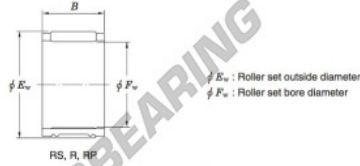

## Needle roller bearing RS374212A-JTEKT - RS374212A-JTEKT

<https://www.123bearing.ie/bearing-housing/needle-roller-bearing/needle/rs374212a-jtekt>

Needle roller and cage assemblies Koyo

Boundary dimensions (mm.)			Basic load ratings (kN)		Limiting speeds (min <sup>-1</sup> )	Bearing No.	Special series (Cage)	[Outer] Mass (g)
$F_w$	$E_w$	$B$	$C_r$	$C_0$	Oil lub.			
37	42	11.6	11.3	17.5	13 000	<b>RS374212A</b>	—	23

### PRODUCT FEATURES

Brand	JTEKT
N° Ean13	3663952467894
Inside diameter	37 mm
Outside diameter	42 mm
Thickness	11.6 mm
Weight	23 g
Packaging	1

[contact@123bearing.ie](mailto:contact@123bearing.ie)

+33 359 36 04 90