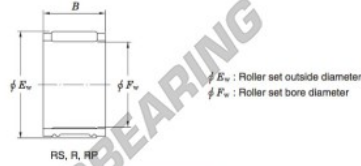

### Needle roller and cage assemblies Koyo

Boundary dimensions (mm.)			Basic load ratings (kN)		Limiting speeds (min <sup>-1</sup> )	Bearing No.	Special series (Cage)	[Outer] Mass (g)
$F_w$	$E_w$	$B$	$C_r$	$C_0$	Oil lub.			
36	40	10	9.6	16.5	13 000	36R4010	—	14

## PRODUCT FEATURES

Brand	JTEKT
N° Ean13	3663952467795
Inside diameter	36 mm
Outside diameter	40 mm
Thickness	10 mm
Weight	14 g
Packaging	1

[contact@123bearing.ie](mailto:contact@123bearing.ie)

+33 359 36 04 90