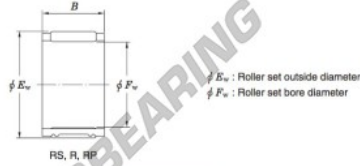

Needle roller bearing RS354026-JTEKT - RS354026-JTEKT

<https://www.123bearing.ie/bearing-housing/needle-roller-bearing/needle/rs354026-jtekt>

Needle roller and cage assemblies Koyo

Boundary dimensions (mm)			Basic load ratings (kN)		Limiting speeds (min ⁻¹)	Bearing No.	Special series (Cage)	[Outer] Mass (g)
F_w	E_w	B	C_r	C_0	Oil lub.			
35	40	26	28.7	56.9	13 000	RS354026	—	41

PRODUCT FEATURES

Brand	JTEKT
N° Ean13	3663952467665
Inside diameter	35 mm
Outside diameter	40 mm
Thickness	26 mm
Weight	41 g
Packaging	1

contact@123bearing.ie

+33 359 36 04 90

CRT4 de Lesquin 60 Rue Du Haut De Sainghin 59273 Fretin FRANCE