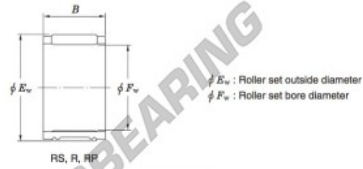

Needle roller bearing RF353925-JTEKT - RF353925-JTEKT

<https://www.123bearing.ie/bearing-housing/needle-roller-bearing/needle/rf353925-jtekt>

Needle roller and cage assemblies Koyo

Boundary dimensions (mm.)			Basic load ratings (kN)			Limiting speeds (min ⁻¹)	Bearing No.	Special series (Cage)	[Outer] Mass (g)
F_w	E_w	B	C_r	C_0	Oil lub.				
35	39	25	22.0	47.4	14 000	RF353925	With single split polyamide	24	

PRODUCT FEATURES

Brand	JTEKT
N° Ean13	3663952467597
Inside diameter	35 mm
Outside diameter	39 mm
Thickness	25 mm
Weight	24 g
Packaging	1

contact@123bearing.ie

+33 359 36 04 90

CRT4 de Lesquin 60 Rue Du Haut De Sainghin 59273 Fretin FRANCE