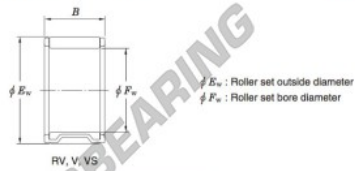

Needle roller bearing RV324221-1-JTEKT - RV324221-1-JTEKT

<https://www.123bearing.ie/bearing-housing/needle-roller-bearing/needle/rv324221-1-jtekt>

Needle roller and cage assemblies Koyo

Boundary dimensions (mm)			Basic load ratings (kN)		Limiting speeds (min ⁻¹)	Bearing No.	Special series (Cage)	[Outer] Mass (g)
F_w	E_w	B	C_r	C_0	Oil lub.			
32	42	20.5	33.5	42.2	14 000	RV324221-1	—	64

PRODUCT FEATURES

Brand	JTEKT
N° Ean13	3663952467511
Inside diameter	32 mm
Outside diameter	42 mm
Thickness	20.5 mm
Weight	64 g
Packaging	1

contact@123bearing.ie

+33 359 36 04 90

CRT4 de Lesquin 60 Rue Du Haut De Sainghin 59273 Fretin FRANCE