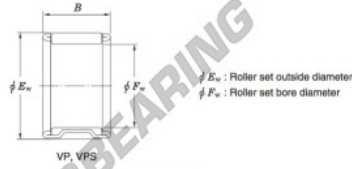

Needle roller cage 32VP3820A-JTEKT - 32VP3820A-JTEKT

<https://www.123bearing.ie/bearing-housing/needle-roller-bearing/cage/32vp3820a-jtekt>

Needle roller and cage assemblies Koyo

Boundary dimensions (mm)			Basic load ratings (kN)		Limiting speeds (min ⁻¹)	Bearing No.	Special series (Cage)	[Outer] Mass (g)
F_o	E_o	B	C_r	C_o	Oil lub.			
32	38	20	24.9	40.5	14 000	32VP3820A	Welded	27

PRODUCT FEATURES

Brand	JTEKT
N° Ean13	3663952467467
Inside diameter	32 mm
Outside diameter	38 mm
Thickness	20 mm
Weight	27 g
Packaging	1
Standard	No standard

contact@123bearing.ie

+33 359 36 04 90

CRT4 de Lesquin 60 Rue Du Haut De Sainghin 59273 Fretin FRANCE