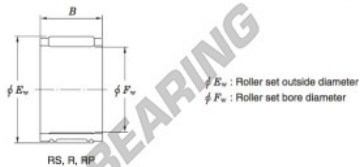

Needle roller bearing R29-22A-JTEKT - R29-22A-JTEKT

<https://www.123bearing.ie/bearing-housing/needle-roller-bearing/needle/r29-22a-jtekt>

Needle roller and cage assemblies Koyo

Boundary dimensions (mm.)			Basic load ratings (kN)			Limiting speeds (min ⁻¹)	Bearing No.	Special series (Cage)	[Outer] Mass (g)
F_w	E_w	B	C_r	C_0	Oil lub.				
29	34	22	17.3	27.5	16 000	R29/22A	—	30	

PRODUCT FEATURES

Brand	JTEKT
N° Ean13	3663952467139
Inside diameter	29 mm
Outside diameter	34 mm
Thickness	22 mm
Weight	30 g
Packaging	1

contact@123bearing.ie

+33 359 36 04 90

CRT4 de Lesquin 60 Rue Du Haut De Sainghin 59273 Fretin FRANCE