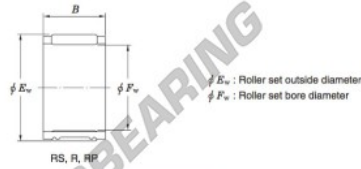

Needle roller cage RPU253232F-1-JTEKT - RPU253232F-1-JTEKT

<https://www.123bearing.ie/bearing-housing/needle-roller-bearing/cage/rpu253232f-1-jtekt>

Needle roller and cage assemblies Koyo

Boundary dimensions (mm.)			Basic load ratings (kN)		Limiting speeds (min ⁻¹)	Bearing No.	Special series (Cage)	[Outer] Mass (g)
F_w	E_w	B	C_r	C_0	Oil lub.			
25	32	32	37.8	58.4	18 000	RPU253232F-1	Double split	51

PRODUCT FEATURES

Brand	JTEKT
N° Ean13	3663952466859
Inside diameter	25 mm
Outside diameter	32 mm
Thickness	32 mm
Weight	51 g
Packaging	1
Standard	No standard

contact@123bearing.ie

+33 359 36 04 90

CRT4 de Lesquin 60 Rue Du Haut De Sainghin 59273 Fretin FRANCE