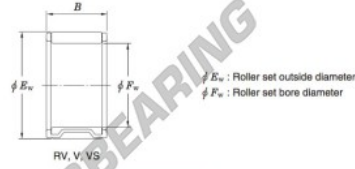

## Needle roller bearing VS25-20-JTEKT - VS25-20-JTEKT

<https://www.123bearing.ie/bearing-housing/needle-roller-bearing/needle/vs25-20-jtekt>

Needle roller and cage assemblies Koyo

Boundary dimensions (mm)			Basic load ratings (kN)		Limiting speeds (min <sup>-1</sup> )	Bearing No.	Special series (Cage)	[Outer] Mass (g)
$F_w$	$E_w$	$B$	$C_r$	$C_0$	Oil lub.			
25	31	20	21.0	30.5	18 000	<b>VS25/20</b>	Width tolerance special <sup>1)</sup>	26

### PRODUCT FEATURES

Brand	JTEKT
N° Ean13	3663952466811
Inside diameter	25 mm
Outside diameter	31 mm
Thickness	20 mm
Weight	26 g
Packaging	1

[contact@123bearing.ie](mailto:contact@123bearing.ie)

+33 359 36 04 90