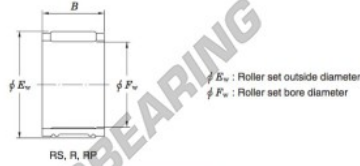

Needle roller bearing R25-13-1-JTEKT - R25-13-1-JTEKT

<https://www.123bearing.ie/bearing-housing/needle-roller-bearing/needle/r25-13-1-jtekt>

Needle roller and cage assemblies Koyo

Boundary dimensions (mm)			Basic load ratings (kN)		Limiting speeds (min ⁻¹)	Bearing No.	Special series (Cage)	[Outer] Mass (g)
F_w	E_w	B	C_r	C_0	Oil lub.			
25	29	13	11.5	18.4	19 000	R25/13-1	—	13

PRODUCT FEATURES

Brand	JTEKT
N° Ean13	3663952466736
Inside diameter	25 mm
Outside diameter	29 mm
Thickness	13 mm
Weight	13 g
Packaging	1

contact@123bearing.ie

+33 359 36 04 90

CRT4 de Lesquin 60 Rue Du Haut De Sainghin 59273 Fretin FRANCE