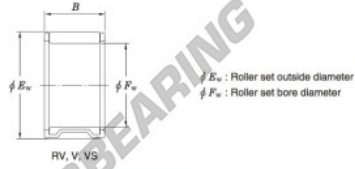

Needle roller bearing RV243215-4-JTEKT - RV243215-4-JTEKT

<https://www.123bearing.ie/bearing-housing/needle-roller-bearing/needle/rv243215-4-jtekt>

Needle roller and cage assemblies Koyo

Boundary dimensions (mm)			Basic load ratings (kN)		Limiting speeds (min ⁻¹)	Bearing No.	Special series (Cage)	[Outer] Mass (g)
F_w	E_w	B	C_r	C_0	Oil lub.			
24	32	15	20.0	232	18 000	RV243215-4	—	27

PRODUCT FEATURES

Brand	JTEKT
N° Ean13	3663952466712
Inside diameter	24 mm
Outside diameter	32 mm
Thickness	15 mm
Weight	27 g
Packaging	1

contact@123bearing.ie

+33 359 36 04 90

CRT4 de Lesquin 60 Rue Du Haut De Sainghin 59273 Fretin FRANCE