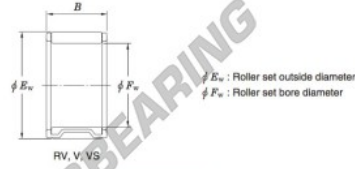

Needle roller bearing RV223216-JTEKT - RV223216-JTEKT

<https://www.123bearing.ie/bearing-housing/needle-roller-bearing/needle/rv223216-jtekt>

Needle roller and cage assemblies Koyo

Boundary dimensions (mm)			Basic load ratings (kN)		Limiting speeds (min ⁻¹)	Bearing No.	Special series (Cage)	[Outer] Mass (g)
F_w	E_w	B	C_r	C_{10}	Oil lub.			
22	32	16	21.1	21.3	19 000	RV223216	—	35

PRODUCT FEATURES

Brand	JTEKT
N° Ean13	3663952466637
Inside diameter	22 mm
Outside diameter	32 mm
Thickness	16 mm
Weight	35 g
Packaging	1

contact@123bearing.ie

+33 359 36 04 90

CRT4 de Lesquin 60 Rue Du Haut De Sainghin 59273 Fretin FRANCE