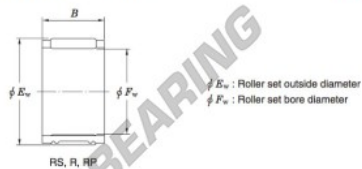

Needle roller cage RP202820-JTEKT - RP202820-JTEKT

<https://www.123bearing.ie/bearing-housing/needle-roller-bearing/cage/rp202820-jtekt>

Needle roller and cage assemblies Koyo

Boundary dimensions (mm)			Basic load ratings (kN)			Limiting speeds (min ⁻¹)	Bearing No.	Special series (Cage)	[Outer] Mass (g)
F_w	E_w	B	C_r	C_0	Oil lub.				
20	28	20	24.1	282	21 000	RP202820	—	28	

PRODUCT FEATURES

Brand	JTEKT
N° Ean13	3663952466453
Inside diameter	20 mm
Outside diameter	28 mm
Thickness	20 mm
Weight	28 g
Packaging	1
Standard	No standard

contact@123bearing.ie

+33 359 36 04 90

CRT4 de Lesquin 60 Rue Du Haut De Sainghin 59273 Fretin FRANCE