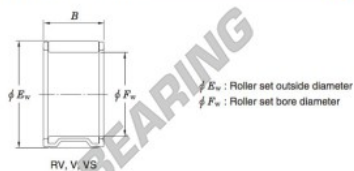

Needle roller bearing 20V2715-JTEKT - 20V2715-JTEKT

<https://www.123bearing.ie/bearing-housing/needle-roller-bearing/needle/20v2715-jtekt>

Needle roller and cage assemblies Koyo

Boundary dimensions (mm)			Basic load ratings (kN)		Limiting speeds (min ⁻¹)	Bearing No.	Special series (Cage)	[Outer] Mass (g)
F_w	E_w	B	C_r	C_{10}	Oil lub.			
20	27	15	16.2	183	21 000	20V2715	—	19

PRODUCT FEATURES

Brand	JTEKT
N° Ean13	3663952466439
Inside diameter	20 mm
Outside diameter	27 mm
Thickness	15 mm
Weight	19 g
Packaging	1

contact@123bearing.ie

+33 359 36 04 90

CRT4 de Lesquin 60 Rue Du Haut De Sainghin 59273 Fretin FRANCE