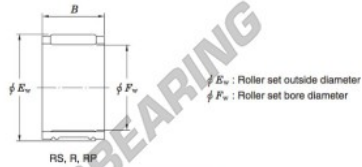

Needle roller bearing 17R2220-JTEKT - 17R2220-JTEKT

<https://www.123bearing.ie/bearing-housing/needle-roller-bearing/needle/17r2220-jtekt>

Needle roller and cage assemblies Koyo

Boundary dimensions (mm.)			Basic load ratings (kN)			Limiting speeds (min ⁻¹)	Bearing No.	Special series (Cage)	Outer Mass (g)
F_w	E_w	B	C_r	C_0	Oil lub.				
17	22	20	15.2	20.2	26 000	17R2220	—	17	

PRODUCT FEATURES

Brand	JTEKT
N° Ean13	3663952466231
Inside diameter	17 mm
Outside diameter	22 mm
Thickness	20 mm
Weight	17 g
Packaging	1

contact@123bearing.ie

+33 359 36 04 90

CRT4 de Lesquin 60 Rue Du Haut De Sainghin 59273 Fretin FRANCE