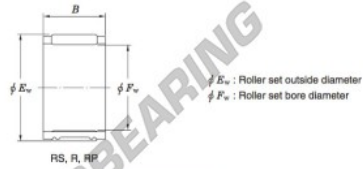

Needle roller bearing VS15-20-JTEKT - VS15-20-JTEKT

<https://www.123bearing.ie/bearing-housing/needle-roller-bearing/needle/vs15-20-jtekt>

Needle roller and cage assemblies Koyo

Boundary dimensions (mm.)			Basic load ratings (kN)			Limiting speeds (min ⁻¹)	Bearing No.	Special series (Cage)	[Outer] Mass (g)
F_w	E_w	B	C_r	C_0	Oil lub.				
15	20	20	16.2	212	29 000	VS15/20	—	12	

PRODUCT FEATURES

Brand	JTEKT
N° Ean13	3663952466088
Inside diameter	15 mm
Outside diameter	20 mm
Thickness	20 mm
Weight	12 g
Packaging	1

contact@123bearing.ie

+33 359 36 04 90

CRT4 de Lesquin 60 Rue Du Haut De Sainghin 59273 Fretin FRANCE