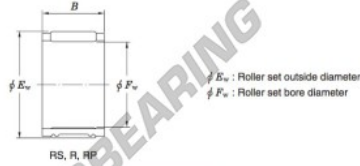

## Needle roller bearing RS10-8-1-JTEKT - RS10-8-1-JTEKT

<https://www.123bearing.ie/bearing-housing/needle-roller-bearing/needle/rs10-8-1-jtekt>

### Needle roller and cage assemblies Koyo

Boundary dimensions (mm)			Basic load ratings (kN)		Limiting speeds (min <sup>-1</sup> )	Bearing No.	Special series (Cage)	[Ref.] Mass (g)
$F_w$	$E_w$	$B$	$C_r$	$C_0$	Oil lub.			
10	14	8	4.5	4.3	40 000	RS10/8-1	—	3.5

## PRODUCT FEATURES

Brand	JTEKT
N° Ean13	3663952465869
Inside diameter	10 mm
Outside diameter	14 mm
Thickness	8 mm
Weight	3.5 g
Packaging	1

[contact@123bearing.ie](mailto:contact@123bearing.ie)

+33 359 36 04 90