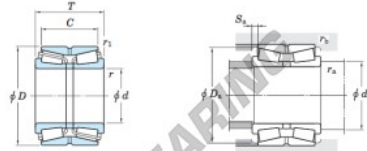

Tapered roller bearing 46T30312DJR-51-JTEKT - 46T30312DJR-51-JTEKT

<https://www.123bearing.ie/bearing-housing/roller-bearing/tapered/46t30312djr-51-jtekt>

Double-row tapered roller bearings ———— **Koyo**
TDO type

Boundary dimensions (mm)						Basic load ratings (kN)		Limiting speeds (min ⁻¹)	
d	D	T	C	r	r ₁	C _r	C _{0r}	Grease lub.	Oil lub.
60	130	74	51	2.5	1	262	359	2 100	2 900

Bearing No.	Mounting dimensions (mm)					Constant e	Axial load factors				Refer.) Mass (kg)
	d _a min.	D _a min.	S _d min.	r _s max.	r ₁ max.		Y ₂	Y ₃	Y ₀		
46T30312DJR/51	74	124	11.5	2.5	1	0.83	0.82	1.22	0.8	4.45	

PRODUCT FEATURES

Brand	JTEKT
N° Ean13	3663952437606
Inside diameter	60 mm
Outside diameter	130 mm
Thickness	74 mm
Packaging	1

contact@123bearing.ie

+33 359 36 04 90

CRT4 de Lesquin 60 Rue Du Haut De Sainghin 59273 Fretin FRANCE