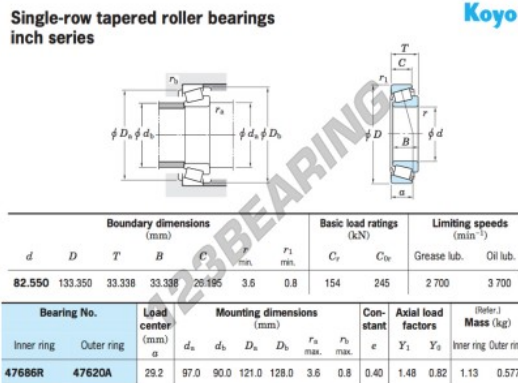

# Tapered roller bearing

## 47686R-47620A-JTEKT - 47686R-47620A-JTEKT

https://www.123bearing.ie/bearing-housing/roller-bearing/tapered/47686r-47620a-jtekt

## PRODUCT FEATURES

Brand	JTEKT
N° Ean13	3663952429335
Inside diameter	82.55 mm
Outside diameter	133.35 mm
Thickness	33.338 mm
Packaging	1

[contact@123bearing.ie](mailto:contact@123bearing.ie)

+33 359 36 04 90