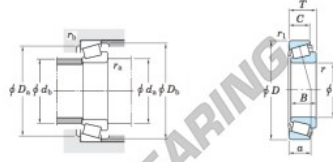

Tapered roller bearing 657-653-JTEKT - 657-653-JTEKT

<https://www.123bearing.ie/bearing-housing/roller-bearing/tapered/657-653-jtekt>

Single-row tapered roller bearings Koyo
inch series

Boundary dimensions (mm)							Basic load ratings (kN)			Limiting speeds (min ⁻¹)	
d	D	T	B	C	r ₁ max.	r ₁ min.	C _r	C ₁₀	Grease lub. Oil lub.		
73.025	146.050	41.275	41.275	31.760	3.6	3.2	208	301	2 600	3 400	

Bearing No.		Load center (mm) a	Mounting dimensions (mm)						Constant e	Axial load factors		(Refer to)	
Inner ring	Outer ring		d _a	d _b	D _a	D _b	r _a max.	r _b max.		Y ₁	Y ₂	Inner ring	Outer ring
657	653	33.4	90.0	85.0	131.0	139.0	3.6	3.2	0.41	1.47	0.61	2.28	0.880

PRODUCT FEATURES

Brand	JTEKT
N° Ean13	3663952428963
Inside diameter	73.025 mm
Outside diameter	146.05 mm
Thickness	41.275 mm
Packaging	1

contact@123bearing.ie

+33 359 36 04 90

CRT4 de Lesquin 60 Rue Du Haut De Sainghin 59273 Fretin FRANCE