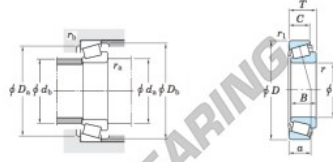

Tapered roller bearing LL713049-LL713010-JTEKT - LL713049-LL713010-JTEKT

<https://www.123bearing.ie/bearing-housing/roller-bearing/tapered/ll713049-ll713010-jtekt>

Single-row tapered roller bearings inch series Koyo

Boundary dimensions (mm)							Basic load ratings (kN)			Limiting speeds (min ⁻¹)	
d	D	T	B	C	r ₁ max.	r ₁ min.	C _r	C ₁₀	Grease lub.	Oil lub.	
69.850	98.425	13.495	13.495	9.825	1.6	1.6	39.3	59.8	3 500	4 700	

Bearing No.		Load center (mm)	Mounting dimensions (mm)						Constant	Axial load factors		(Refer to)	
Inner ring	Outer ring	a	d _a	d _b	D _a	D _b	r _a max.	r _b max.	e	Y ₁	Y ₂	Inner ring	Outer ring
LL713049	LL713010	18.4	77.0	74.0	92.0	94.0	1.6	1.6	0.44	1.37	0.75	0.205	0.086

PRODUCT FEATURES

Brand	JTEKT
N° Ean13	3663952428789
Inside diameter	69.85 mm
Outside diameter	98.425 mm
Thickness	13.495 mm
Packaging	1

contact@123bearing.ie

+33 359 36 04 90

CRT4 de Lesquin 60 Rue Du Haut De Sainghin 59273 Fretin FRANCE