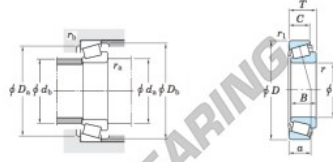

Tapered roller bearing 65237A-65500-JTEKT - 65237A-65500-JTEKT

<https://www.123bearing.ie/bearing-housing/roller-bearing/tapered/65237a-65500-jtekt>

Single-row tapered roller bearings inch series Koyo

Boundary dimensions (mm)							Basic load ratings (kN)			Limiting speeds (min ⁻¹)	
d	D	T	B	C	r ₁	r ₂	C _r	C ₁₀	Grease lub.	Oil lub.	
60.325	127.000	44.450	44.450	34.925	1.6	3.2	208	269	3 300	4 400	

Bearing No.		Load center (mm)	Mounting dimensions (mm)						Constant	Axial load factors		(Refer) Mass (kg)	
Inner ring	Outer ring	a	d _a	d _b	D _a	D _b	r _a max.	r _b max.	e	Y ₁	Y ₂	Inner ring	Outer ring
65237A	65500	35.2	78.0	71.0	107.0	119.0	1.6	3.2	0.49	1.23	0.68	1.59	1.02

PRODUCT FEATURES

Brand	JTEKT
N° Ean13	3663952428413
Inside diameter	60.325 mm
Outside diameter	127 mm
Thickness	44.45 mm
Packaging	1

contact@123bearing.ie

+33 359 36 04 90

CRT4 de Lesquin 60 Rue Du Haut De Sainghin 59273 Fretin FRANCE