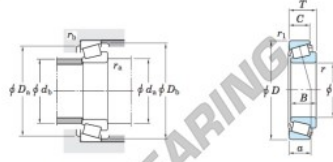

Tapered roller bearing 46176-46368-JTEKT - 46176-46368-JTEKT

<https://www.123bearing.ie/bearing-housing/roller-bearing/tapered/46176-46368-jtekt>

Single-row tapered roller bearings ————— **Koyo**
inch series

Boundary dimensions (mm)							Basic load ratings (kN)		Limiting speeds (min ⁻¹)	
d	D	T	B	C	r ₁	r ₂	C _r	C ₁₀	Grease lub.	Oil lub.
44.450	93.662	31.750	31.760	26.195	3.6	3.2	105	134	4 400	5 800

Bearing No.		Load center (mm)	Mounting dimensions (mm)						Constant	Axial load factors		(Refer to)	
Inner ring	Outer ring	a	d _a	d _b	D _a	D _b	r _a max.	r _b max.	e	Y ₁	Y ₂	Inner ring	Outer ring
46176	46368	24.0	60.0	54.0	79.0	87.0	3.6	3.2	0.40	1.49	0.82	0.609	0.403

PRODUCT FEATURES

Brand	JTEKT
N° Ean13	3663952427102
Inside diameter	44.45 mm
Outside diameter	93.662 mm
Thickness	31.75 mm
Packaging	1

contact@123bearing.ie

+33 359 36 04 90

CRT4 de Lesquin 60 Rue Du Haut De Sainghin 59273 Fretin FRANCE