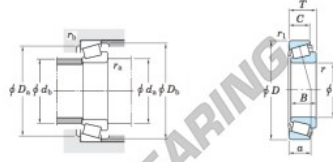

## Tapered roller bearing 28158-28300-JTEKT - 28158-28300-JTEKT

<https://www.123bearing.ie/bearing-housing/roller-bearing/tapered/28158-28300-jtekt>

Single-row tapered roller bearings Koyo  
inch series

Boundary dimensions (mm)							Basic load ratings (kN)		Limiting speeds (min <sup>-1</sup> )	
d	D	T	B	C	r <sub>1</sub> max.	r <sub>1</sub> min.	C <sub>r</sub>	C <sub>10</sub>	Grease lub.	Oil lub.
40.000	76.200	20.638	20.940	19.607	1.6	1.2	57.3	65.9	5 300	7 000

Bearing No.		Load center (mm)	Mounting dimensions (mm)						Constant	Axial load factors		(Refer to) Mass (kg)	
Inner ring	Outer ring	a	d <sub>a</sub>	d <sub>b</sub>	D <sub>a</sub>	D <sub>b</sub>	r <sub>a</sub> max.	r <sub>b</sub> max.	e	Y <sub>1</sub>	Y <sub>2</sub>	Inner ring	Outer ring
28158	28300	16.5	47.5	45.0	68.0	71.0	1.6	1.2	0.40	1.49	0.82	0.266	0.137

### PRODUCT FEATURES

Brand	JTEKT
N° Ean13	4549250107252
Inside diameter	40 mm
Outside diameter	76.2 mm
Thickness	20.638 mm
Weight	412 g
Packaging	1

[contact@123bearing.ie](mailto:contact@123bearing.ie)

+33 359 36 04 90