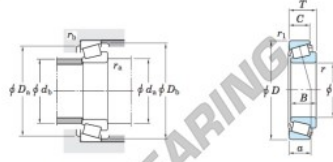

# Tapered roller bearing 19150R-19281-JTEKT - 19150R-19281-JTEKT

<https://www.123bearing.ie/bearing-housing/roller-bearing/tapered/19150r-19281-jtekt>

Single-row tapered roller bearings inch series Koyo

Boundary dimensions (mm)							Basic load ratings (kN)		Limiting speeds (min <sup>-1</sup> )	
d	D	T	B	C	r <sub>1</sub> max.	r <sub>1</sub> min.	C <sub>r</sub>	C <sub>10</sub>	Grease lub.	Oil lub.
38.100	71.438	15.875	16.520	11.908	1.6	1.0	46.1	53.8	5 700	7 600

Bearing No.		Load center (mm)	Mounting dimensions (mm)						Constant	Axial load factors		(Refer to)	
Inner ring	Outer ring	a	d <sub>a</sub>	d <sub>b</sub>	D <sub>a</sub>	D <sub>b</sub>	r <sub>a</sub> max.	r <sub>b</sub> max.	e	Y <sub>1</sub>	Y <sub>2</sub>	Inner ring	Outer ring
19150R	19281	14.5	45.0	43.0	63.0	66.0	1.6	1.0	0.44	1.35	0.74	0.167	0.105

## PRODUCT FEATURES

Brand	JTEKT
N° Ean13	3663952426570
Inside diameter	38.1 mm
Outside diameter	71.438 mm
Thickness	15.875 mm
Packaging	1

[contact@123bearing.ie](mailto:contact@123bearing.ie)

+33 359 36 04 90