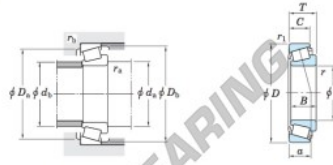

## Tapered roller bearing 16137-16284-JTEKT - 16137-16284-JTEKT

<https://www.123bearing.ie/bearing-housing/roller-bearing/tapered/16137-16284-jtekt>

Single-row tapered roller bearings  
inch series

Koyo

| Boundary dimensions (mm) |        |        |        |        |               |               | Basic load ratings (kN) |          | Limiting speeds (min <sup>-1</sup> ) |          |
|--------------------------|--------|--------|--------|--------|---------------|---------------|-------------------------|----------|--------------------------------------|----------|
| $d$                      | $D$    | $T$    | $B$    | $C$    | $r_a$<br>max. | $r_1$<br>max. | $C_r$                   | $C_{10}$ | Grease lub.                          | Oil lub. |
| 34.925                   | 72.238 | 20.638 | 20.638 | 19.875 | 3.6           | 1.2           | 49.7                    | 61.3     | 5 600                                | 7 400    |

| Bearing No. |            | Load center (mm) | Mounting dimensions (mm) |       |       |       |               |               | Constant | Axial load factors |       | (Refer to) Mass (kg) |            |
|-------------|------------|------------------|--------------------------|-------|-------|-------|---------------|---------------|----------|--------------------|-------|----------------------|------------|
| Inner ring  | Outer ring | $a$              | $d_a$                    | $d_b$ | $D_a$ | $D_b$ | $r_a$<br>max. | $r_b$<br>max. | $e$      | $Y_1$              | $Y_2$ | Inner ring           | Outer ring |
| 16137       | 16284      | 16.6             | 46.5                     | 40.5  | 63.0  | 67.0  | 3.6           | 1.2           | 0.40     | 1.49               | 0.82  | 0.236                | 0.144      |