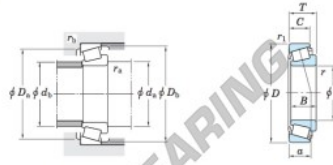

Tapered roller bearing 16137-16284-JTEKT - 16137-16284-JTEKT

<https://www.123bearing.ie/bearing-housing/roller-bearing/tapered/16137-16284-jtekt>

Single-row tapered roller bearings
inch series

Koyo

Boundary dimensions (mm)							Basic load ratings (kN)		Limiting speeds (min ⁻¹)	
d	D	T	B	C	r_1 max.	r_1 min.	C_r	C_{10}	Grease lub.	Oil lub.
34.925	72.238	20.638	20.638	19.875	3.6	1.2	49.7	61.3	5 600	7 400

Bearing No.		Load center (mm)	Mounting dimensions (mm)						Constant	Axial load factors		(Refer to) Mass (kg)	
Inner ring	Outer ring	a	d_a	d_b	D_a	D_b	r_a max.	r_b max.	e	Y_1	Y_2	Inner ring	Outer ring
16137	16284	16.6	46.5	40.5	63.0	67.0	3.6	1.2	0.40	1.49	0.82	0.236	0.144

PRODUCT FEATURES

Brand	JTEKT
N° Ean13	3663952426310
Inside diameter	34.925 mm
Outside diameter	72.238 mm
Thickness	20.638 mm
Packaging	1

contact@123bearing.ie

+33 359 36 04 90

CRT4 de Lesquin 60 Rue Du Haut De Sainghin 59273 Fretin FRANCE