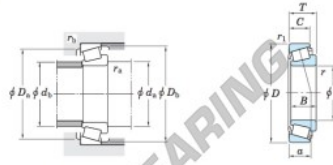

Tapered roller bearing 16137-16284-JTEKT - 16137-16284-JTEKT

<https://www.123bearing.ie/bearing-housing/roller-bearing/tapered/16137-16284-jtekt>

Single-row tapered roller bearings
inch series

Koyo

Boundary dimensions (mm)							Basic load ratings (kN)		Limiting speeds (min ⁻¹)	
d	D	T	B	C	r_a max.	r_b max.	C_r	C_{10}	Grease lub.	Oil lub.
34.925	72.238	20.638	20.638	19.875	3.6	1.2	49.7	61.3	5 600	7 400

Bearing No.		Load center (mm)	Mounting dimensions (mm)						Constant	Axial load factors		(Refer to Mass (kg))	
Inner ring	Outer ring	a	d_a	d_b	D_a	D_b	r_a max.	r_b max.	e	Y_1	Y_2	Inner ring	Outer ring
16137	16284	16.6	46.5	40.5	63.0	67.0	3.6	1.2	0.40	1.49	0.82	0.236	0.144

PRODUCT FEATURES

Brand	JTEKT
N° Ean13	3663952426310
Inside diameter	34.925 mm
Outside diameter	72.238 mm
Thickness	20.638 mm
Packaging	1

contact@123bearing.ie

+33 359 36 04 90

CRT4 de Lesquin 60 Rue Du Haut De Sainghin 59273 Fretin FRANCE