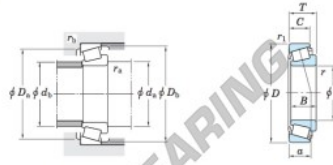

## Tapered roller bearing 16137-16284-JTEKT - 16137-16284-JTEKT

<https://www.123bearing.ie/bearing-housing/roller-bearing/tapered/16137-16284-jtekt>

Single-row tapered roller bearings  
inch series

Koyo

Boundary dimensions (mm)							Basic load ratings (kN)		Limiting speeds (min <sup>-1</sup> )	
$d$	$D$	$T$	$B$	$C$	$r_a$ max.	$r_b$ max.	$C_r$	$C_{10}$	Grease lub.	Oil lub.
34.925	72.238	20.638	20.638	19.875	3.6	1.2	49.7	61.3	5 600	7 400

Bearing No.		Load center (mm)	Mounting dimensions (mm)						Constant	Axial load factors		(Refer to) Mass (kg)	
Inner ring	Outer ring	$a$	$d_a$	$d_b$	$D_a$	$D_b$	$r_a$ max.	$r_b$ max.	$e$	$Y_1$	$Y_2$	Inner ring	Outer ring
16137	16284	16.6	46.5	40.5	63.0	67.0	3.6	1.2	0.40	1.49	0.82	0.236	0.144

### PRODUCT FEATURES

Brand	JTEKT
N° Ean13	3663952426310
Inside diameter	34.925 mm
Outside diameter	72.238 mm
Thickness	20.638 mm
Packaging	1

[contact@123bearing.ie](mailto:contact@123bearing.ie)

+33 359 36 04 90