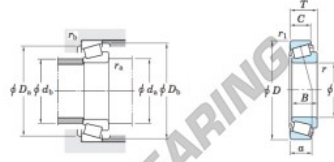

Tapered roller bearing 02476-02420-JTEKT - 02476-02420-JTEKT

<https://www.123bearing.ie/bearing-housing/roller-bearing/tapered/02476-02420-jtekt>

Single-row tapered roller bearings
inch series Koyo

Boundary dimensions (mm)							Basic load ratings (kN)		Limiting speeds (min ⁻¹)	
d	D	T	B	C	r_a max.	r_b max.	C_r	C_{10}	Grease lub.	Oil lub.
31.750	68.262	22.225	22.225	17.462	0.8	1.6	51.0	61.1	6 000	8 000

Bearing No.		Load center (mm)	Mounting dimensions (mm)					Constant	Axial load factors		(Refer to)		
Inner ring	Outer ring	a	d_a	d_b	D_a	D_b	r_a max.	r_b max.	e	Y_1	Y_2	Inner ring	Outer ring
02476	02420	17.1	39.0	38.5	59.0	63.0	0.8	1.6	0.42	1.44	0.79	0.226	0.150

PRODUCT FEATURES

Brand	JTEKT
N° Ean13	3663952426075
Inside diameter	31.75 mm
Outside diameter	68.262 mm
Thickness	22.225 mm
Packaging	1

contact@123bearing.ie

+33 359 36 04 90

CRT4 de Lesquin 60 Rue Du Haut De Sainghin 59273 Fretin FRANCE