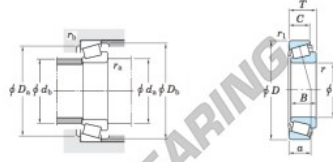

Tapered roller bearing 08125-08231-JTEKT - 08125-08231-JTEKT

<https://www.123bearing.ie/bearing-housing/roller-bearing/tapered/08125-08231-jtekt>

Single-row tapered roller bearings Koyo
inch series

Boundary dimensions (mm)							Basic load ratings (kN)		Limiting speeds (min ⁻¹)	
d	D	T	B	C	r ₁ max.	r ₁ min.	C _r	C ₁₀	Grease lub.	Oil lub.
31.750	58.738	14.684	15.080	10.716	1.0	1.0	29.5	33.3	6 600	8 900

Bearing No.		Load center (mm)	Mounting dimensions (mm)						Constant	Axial load factors		(Refer to) Mass (kg)	
Inner ring	Outer ring	a	d _a	d _b	D _a	D _b	r _a max.	r _b max.	e	Y ₁	Y ₂	Inner ring	Outer ring
08125	08231	13.5	37.5	36.0	52.0	55.0	1.0	1.0	0.48	1.26	0.69	0.109	0.056

PRODUCT FEATURES

Brand	JTEKT
N° Ean13	3663952426044
Inside diameter	31.75 mm
Outside diameter	58.738 mm
Thickness	14.684 mm
Packaging	1

contact@123bearing.ie

+33 359 36 04 90

CRT4 de Lesquin 60 Rue Du Haut De Sainghin 59273 Fretin FRANCE