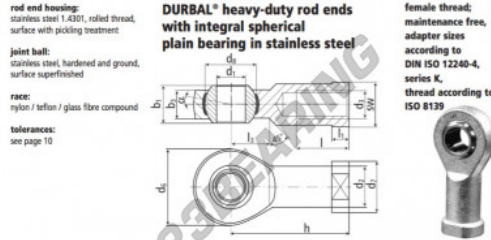

SI Rod end BEF10SO-61-501-DURBAL - BEF10-SO-DURBAL

<https://www.123bearing.ie/bearing-housing/rod-end/si/bef10-so-durbal>

BEF10SO-61-501

order number		measurements [mm]												
type	right hand thread	left hand thread	d ₁	d ₂	d ₃	d ₄	d ₅	d ₆	d ₇	d ₈	b ₁	b ₂	b ₃	
BEF 10SO -61	-501		10	15,0	M 10 x 1,25	28	19	19,00	14	10,5				
type		measurements [mm]										weight	basic load rating	
h	l	l ₁	l ₂	l ₃	SW	α ₁ [°]	α ₂ [°]	β [°]	C	C ₀	stat.	stat.		
BEF 10SO	43	20	6,5	15	17	13,5	8,0	0,074	6400	18300				

PRODUCT FEATURES

Brand	DURBAL
N° Ean13	3663952509433
Inside diameter	10 mm
Outside diameter	28 mm
Thickness	14 mm
Type	SI
Weight	74 g
Thread	Right-hand thread
Lubrication	without
Packaging	1

contact@123bearing.ie